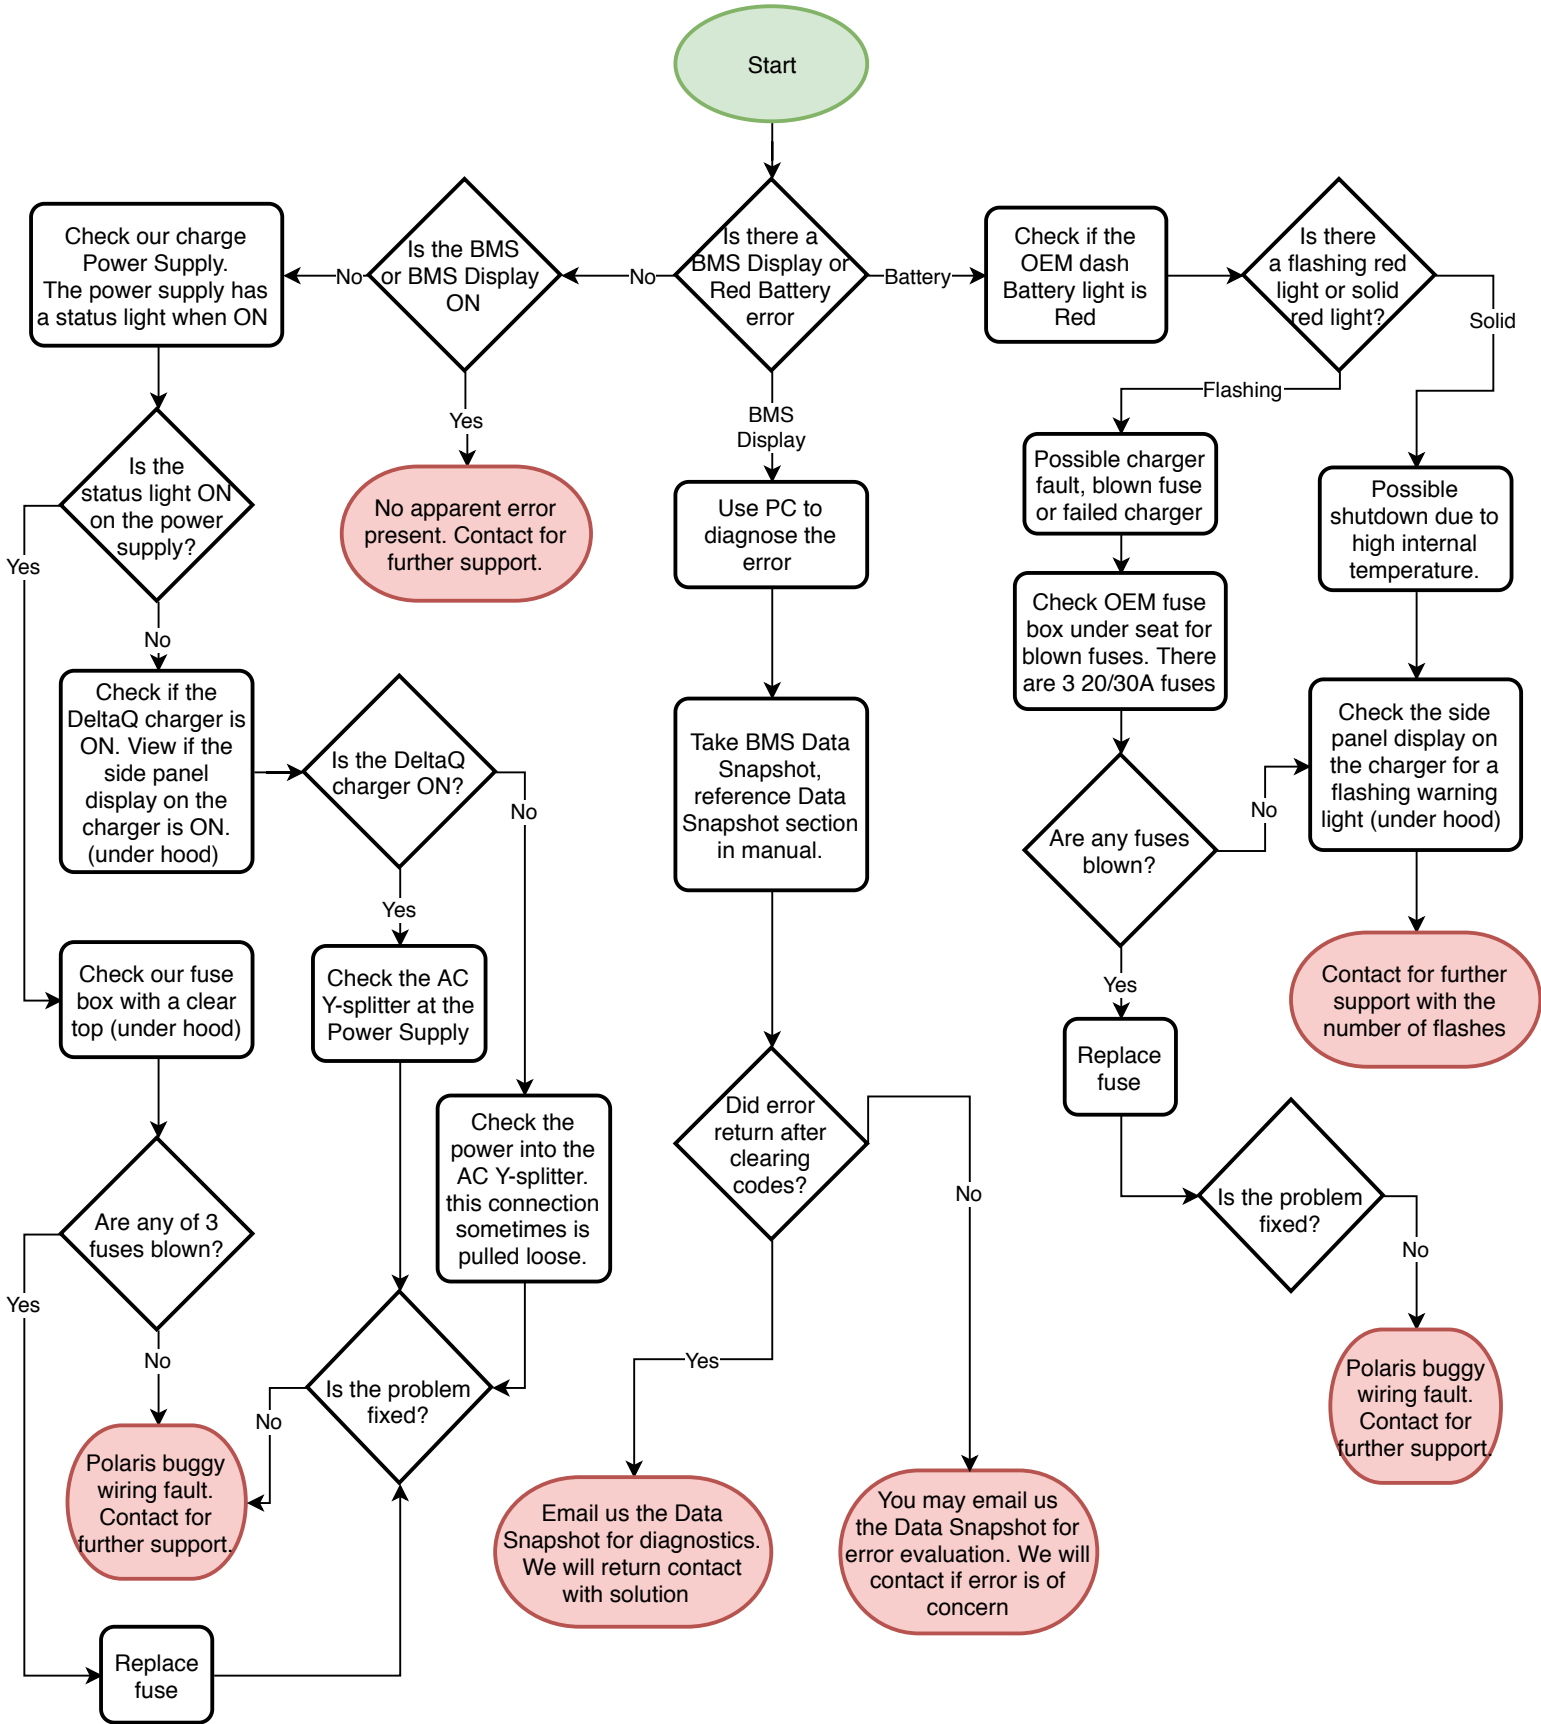

Voltronix Polaris Lithium kit Troubleshooting chart for Charging problems

+1 866 777 2329

info@advancedpowering.com